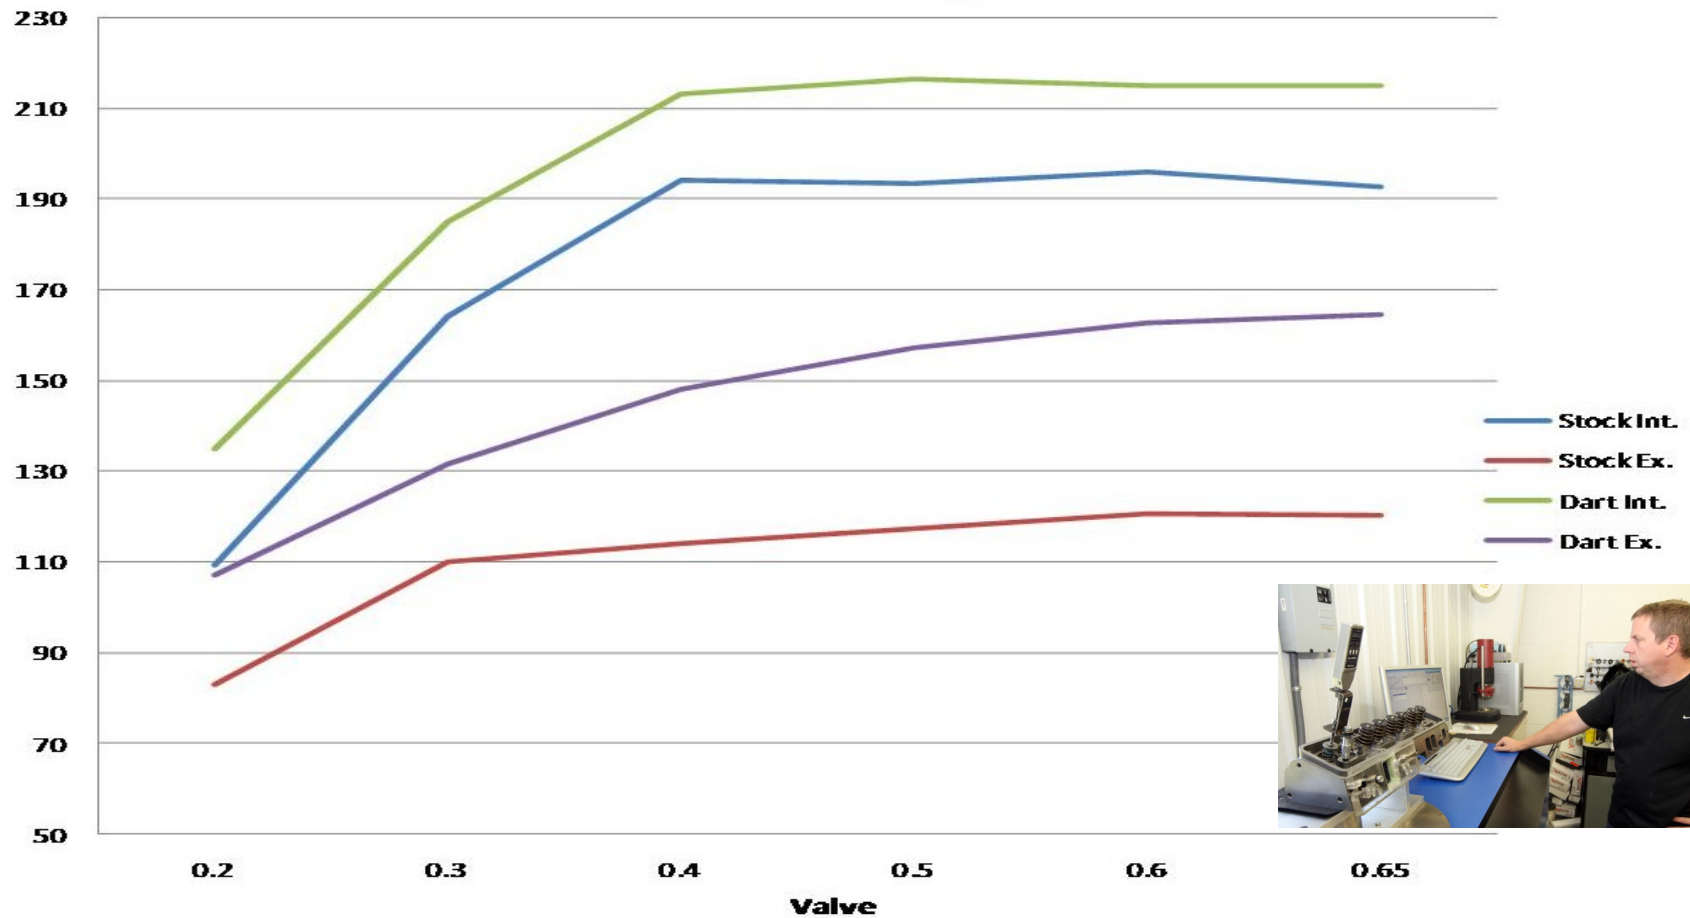

Flow Bench: Dart Iron Eagle vs Stock Chevy 882

See the complete video for this project at www.HorsepowerMonster.com/2011/iron-eagle-vs-stock