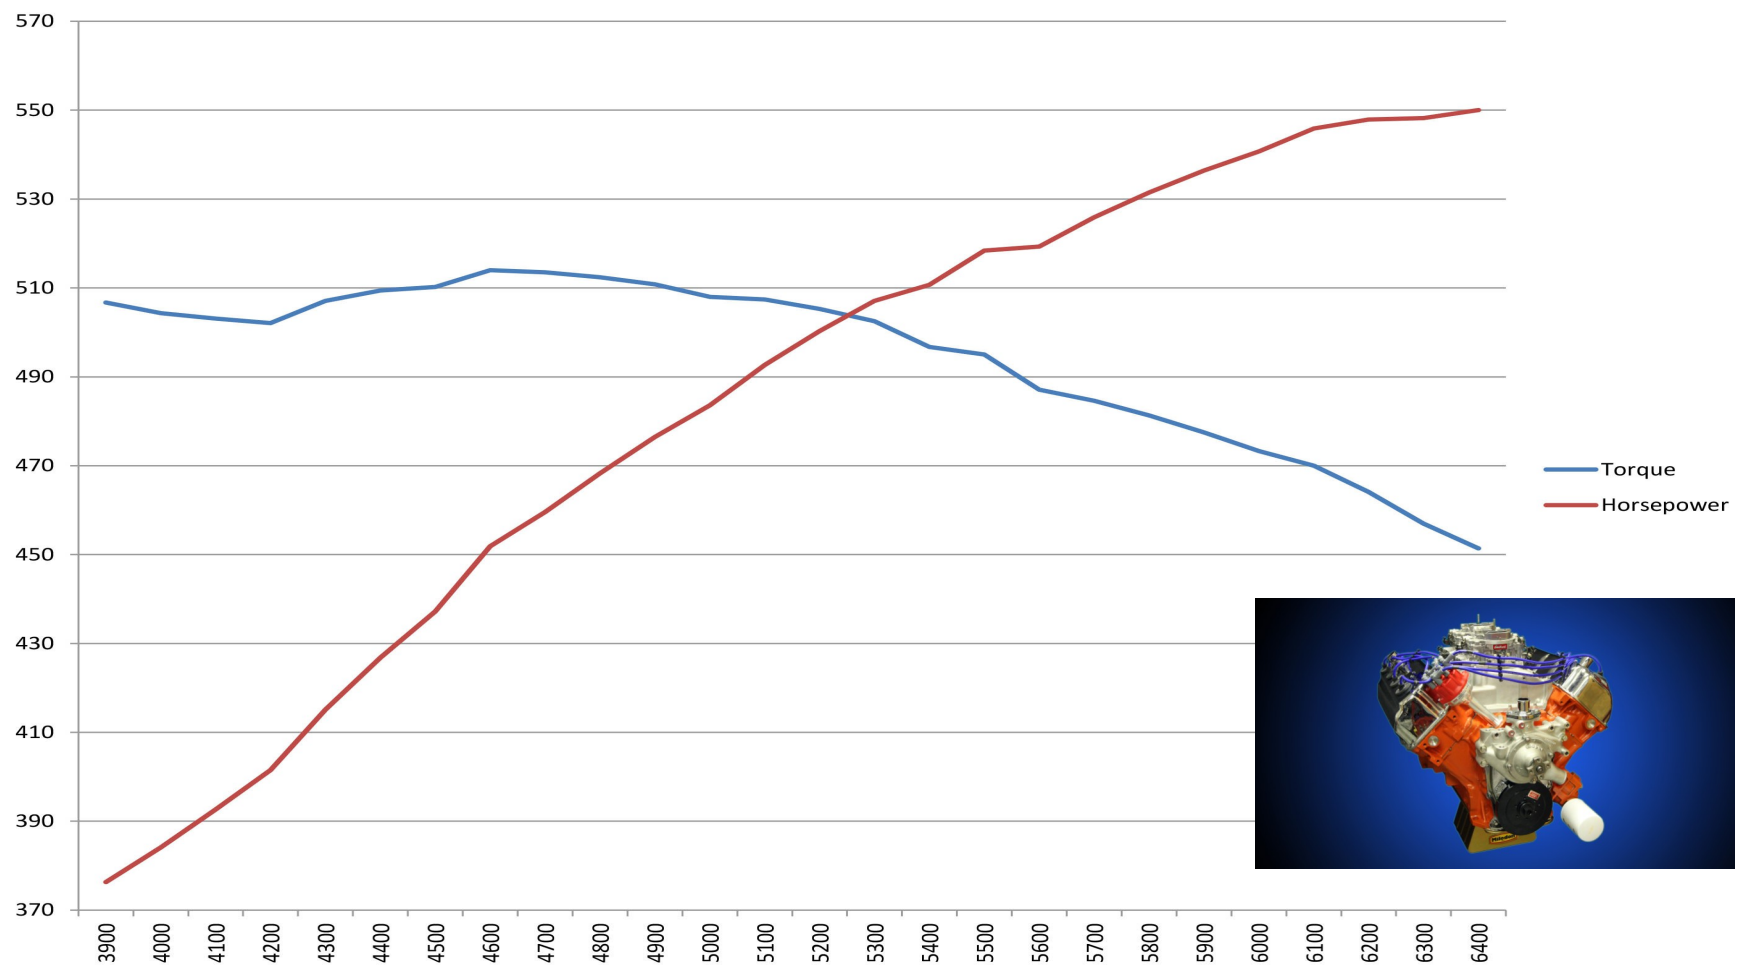

Dyno Sheet: 426 Hemi "Elephant"

See the complete video for this project at www.HorsepowerMonster.com/2012/reviving-the-elephant